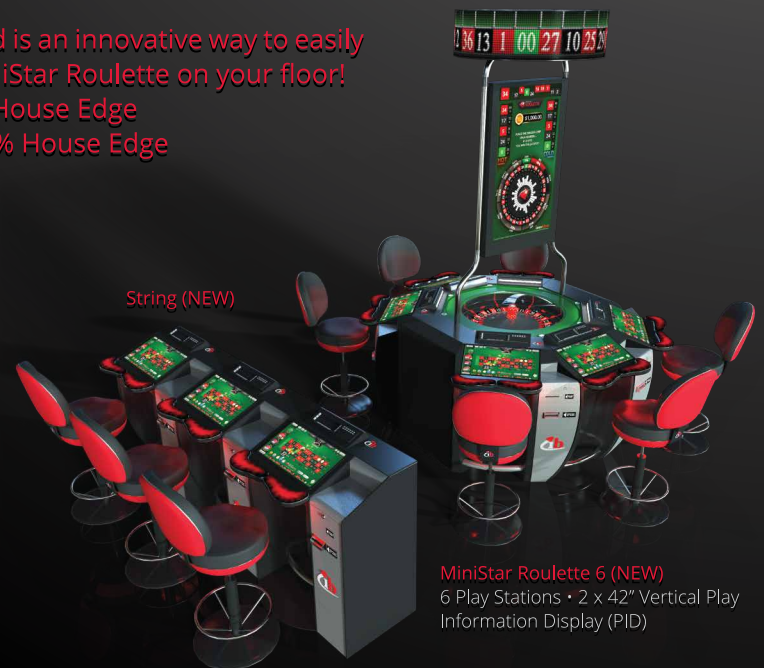

THE MINISTAR PLAY STATION

- A faster, more powerful graphical engine
- The strongest security available today
- Streamlined access for easy maintenance
- 18.5" Play Station screen

SIDE BETS ELEVATE PLAYER ACTION AND CASINO RETURNS

Side bets are popular with players and profitable for the house as they enable the casino to lower the percentage of return. MiniStar Roulette offers two exciting Side bets to keep players engaged:

- **Touchdown Roulette** — American Football action with stunning animation and sound. A result of 0 or 00 triggers Touchdown Roulette, which lasts four spins. The color of the result determines the football's direction (towards the Red or Black end zone). The higher the number, the more yards the football progresses. The closer the player gets to the end zone, the more the player wins.
- **Goal! Roulette** — International Football (soccer) action. A result of 0 or a repeated number triggers the game, which lasts three spins. The color of the result determines the ball's direction (towards the Red or Black goal). The higher the number, the more the ball advances. The further the player gets down field, the better the chances to score.

interblock
LUXURY GAMING PRODUCTS

www.interblockgaming.com