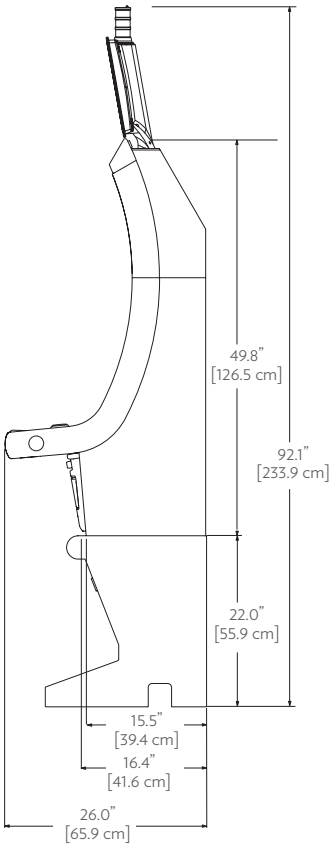

• Improved monitor resolution and clarity

- Full HD LCD: 1920 X 1080 resolution
- PCT Touch Technology (main screen), and premium LCD panels for superior image clarity, color vibrancy, and better viewing angles
- Zero bezel design for larger user-perceived screen area