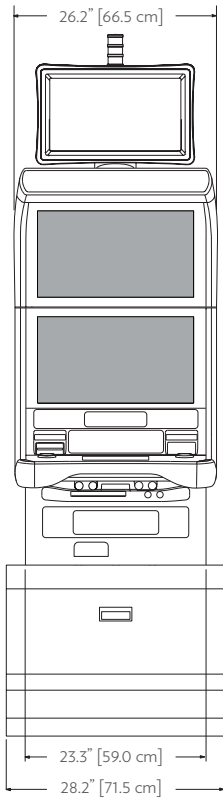

• Improved monitor resolution and clarity

- Full HD LCD: 1920 X 1080 resolution
- PCT Touch Technology (main screen), and premium LCD panels for superior image clarity, color vibrancy, and better viewing angles
- Zero bezel design for larger user-perceived screen area

- **Static or video topper**

- Optional static topper (21.5" graphic plex)
- Optional video topper (21.5" display size)
- Slim modern design with large front face graphic or video for better game visibility
- 360° viewable, game synchronized, full surround lighting for increased floor presence and recognition